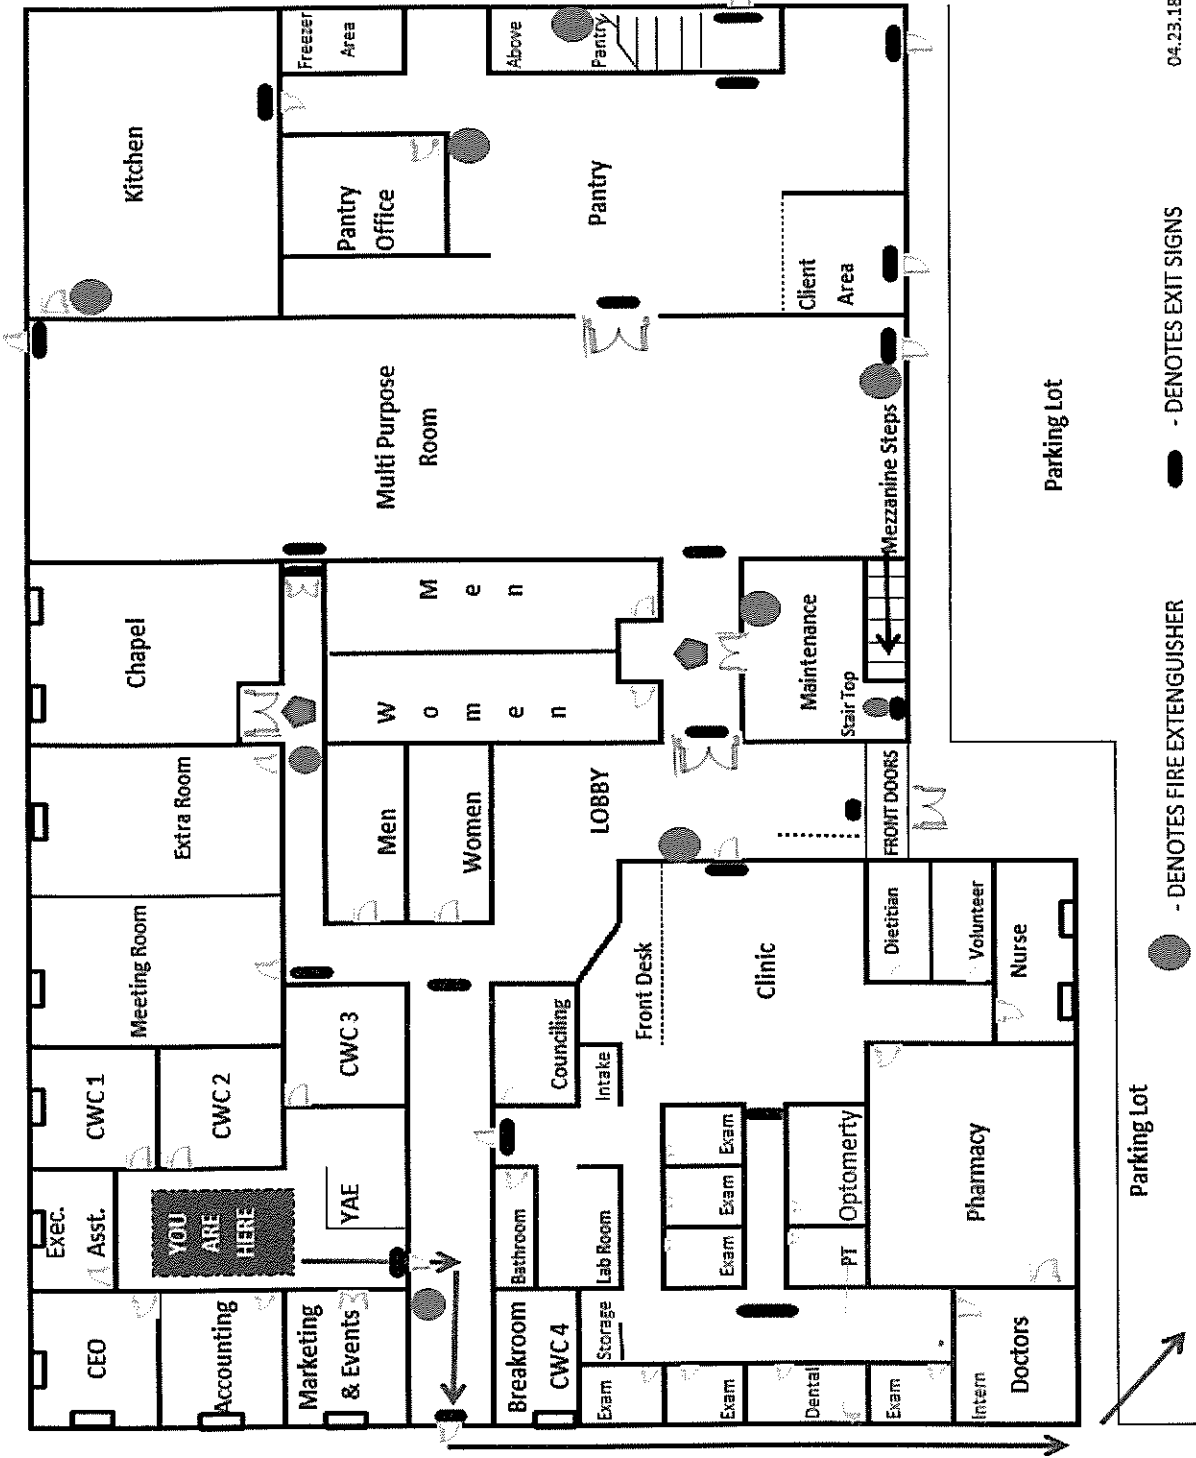

OPEN M EVACUATION PLAN

ADMINISTRATIVE

Purple: Fire/Bomb Threat Exit Directions

Blue: Torando Shelter Area

04.23.18

● - DENOTES FIRE EXTINGUISHER
 ■ - DENOTES EXIT SIGNS

OUTSIDE MEETING PLACE: Gravel Lot Across Princeton Street